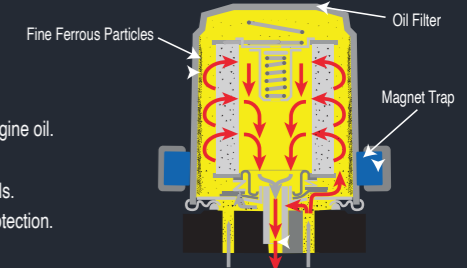

MAGNET TRAP

Keeps engine oil cleaner and protects engine.

PART NUMBER 99920-40016

PRICE
 WM : RM 63.00
 EM : RM 64.00

HOW IT WORKS:

- Traps fine ferrous particles in the engine oil.
- Maintains cleaner oil.
- Prevents expensive engine overhauls.
- Affordable investment for engine protection.