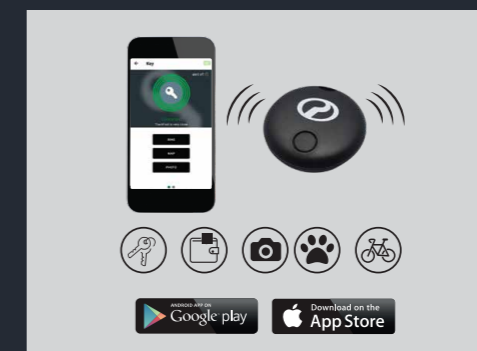

PART NUMBER
99910-10133

PRICE
WM : RM 40.00
EM : RM 41.00

SUN VISOR ORGANISER

Keeps important necessities within easy reach.

PART NUMBER
99910-10067

PRICE
WM : RM 20.00
EM : RM 21.00

MAGNETIC HANDPHONE HOLDER

Smart solution to securely hold your phone during navigation.

PART NUMBER
99910-86000

PRICE
WM : RM 30.00
EM : RM 31.00

MAGNETIC SHOPPING HOOK

Holds devices securely in place. Great for shopping bags, too.

PART NUMBER
99910-53R25

PRICE
WM : RM 50.00
EM : RM 51.00

SMART TRACKER

Enables you to find personal belongings easily.

PART NUMBER
99910-00R01

PRICE
WM : RM 42.00
EM : RM 43.00

DOOR EDGE PROTECTOR

Protects your doors from unsightly scratches.