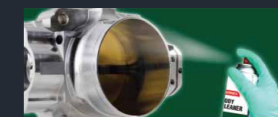

BEFORE (Throttle body condition after 60,000 km)

AFTER