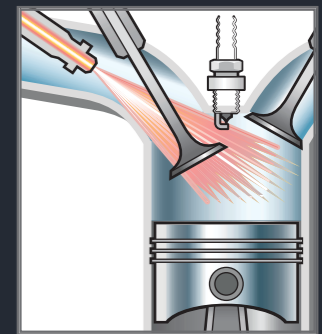

WITH MAGNET TRAP

INJECTOR CLEANER

Breaks down carbon build-up to keep your engine running smoothly.

PART NUMBER 99940-53000

PRICE
 WM : RM 27.00
 EM : RM 28.00

HOW IT WORKS:

- Removes deposits accumulated inside an engine (injection nozzles, combustion chambers, intake valves & spark plugs).
- Prevents poor combustion.
- Restores engine performance.
- Contains Friction Modifier (FM) which enables smoother piston movement.
- Protects engine from frictional wear.