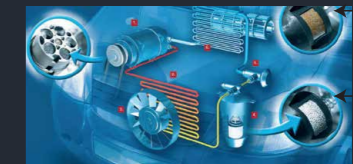

EVAPORATOR CLEANER

Cleans air conditioners by eliminating mould, bacteria, odour and other harmful micro-organisms.

PART NUMBER 99940-52007

PRICE
 WM : RM 90.55
 EM : RM 91.55

HOW IT WORKS:

Refrigerants must be recharged regularly to maintain compressor at its best performance.

Over a period of time, a dirty filter can lead to mould and poor air quality.

BAD
 An 'old' filter drier gets clogged with saturated granules.

GOOD
 A 'fresh' filter drier keeps the refrigerant clean.

The Perodua Evaporator Cleaner cleans and restores the filter.