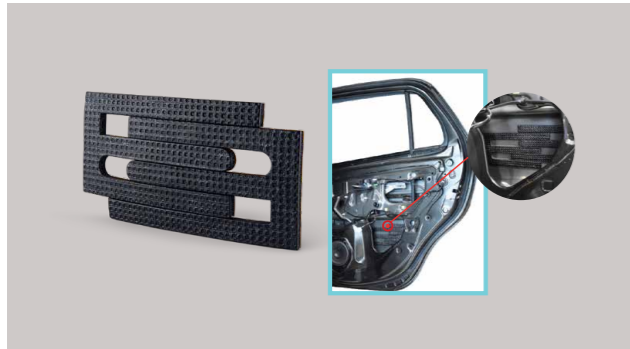

Vibratile

- Absorbs noise from outside.
- Solid sound during door closing.
- Enhances sound quality.
- Dampens panel vibration.
- Enhances driving comfort.
- Flexible installation.

Part Number
99910-10160

Price
WM : RM 322.64
EM : RM 326.64