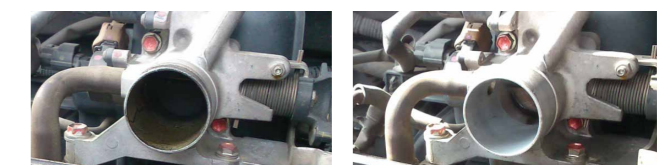

GENERAL ACCESSORIES

Sun Visor Organiser
Keeps important necessities within easy reach.

Part Number 99910-10067
Price
WM : RM 20.00
EM : RM 21.00

First Aid Kit
Helps you respond quickly to minor injuries during emergencies.

Part Number 99940-C4870
Price
WM : RM 33.50
EM : RM 34.00

Fire Extinguisher
Extinguishes or controls a small fire.

Part Number 99940-AF310
Price
WM : RM 56.00
EM : RM 57.00

24.6cm (L) x 13.5cm (W) x 10cm (H)

Leather Tissue Box
Stylish decoration for your average tissue box.

Part Number 99910-10132
Price
WM : RM 60.00
EM : RM 61.00

300Amp

Cable Booster
Jump-starts your engine via battery interconnection during emergencies.

Part Number 99920-30031
Price
WM : RM 45.00
EM : RM 46.00

Anti-slip Mat
• Holds phone securely on the dashboard.
• Prevents your mobile phone, sunglasses, wallet or other small objects from slipping off.

Part Number 99910-10000
Price
WM : RM 15.00
EM : RM 16.00

Magnet Trap

Keeps engine oil cleaner and protects engine.

Part Number 99920-40016

Price
WM : RM 63.00
EM : RM 64.00

HOW IT WORKS:

- Traps fine ferrous particles from the engine oil.
- Maintains cleaner oil.
- Prevents expensive engine overhauls.
- Affordable investment for engine protection.

Injector Cleaner

Breaks down carbon build-up to keep your engine running smoothly.

Part Number 99940-53000

Price
WM : RM 27.00
EM : RM 28.00

HOW IT WORKS:

- Removes deposits accumulated inside an engine (injection nozzles, combustion chambers, intake valves & spark plugs).
- Prevents poor combustion.
- Restores engine performance.
- Contains Friction Modifier (FM) which enables smoother piston movement.
- Protects engine from frictional wear.

Evaporator Cleaner

Cleans air conditioners by eliminating mould, bacteria, odour and other harmful micro-organisms.