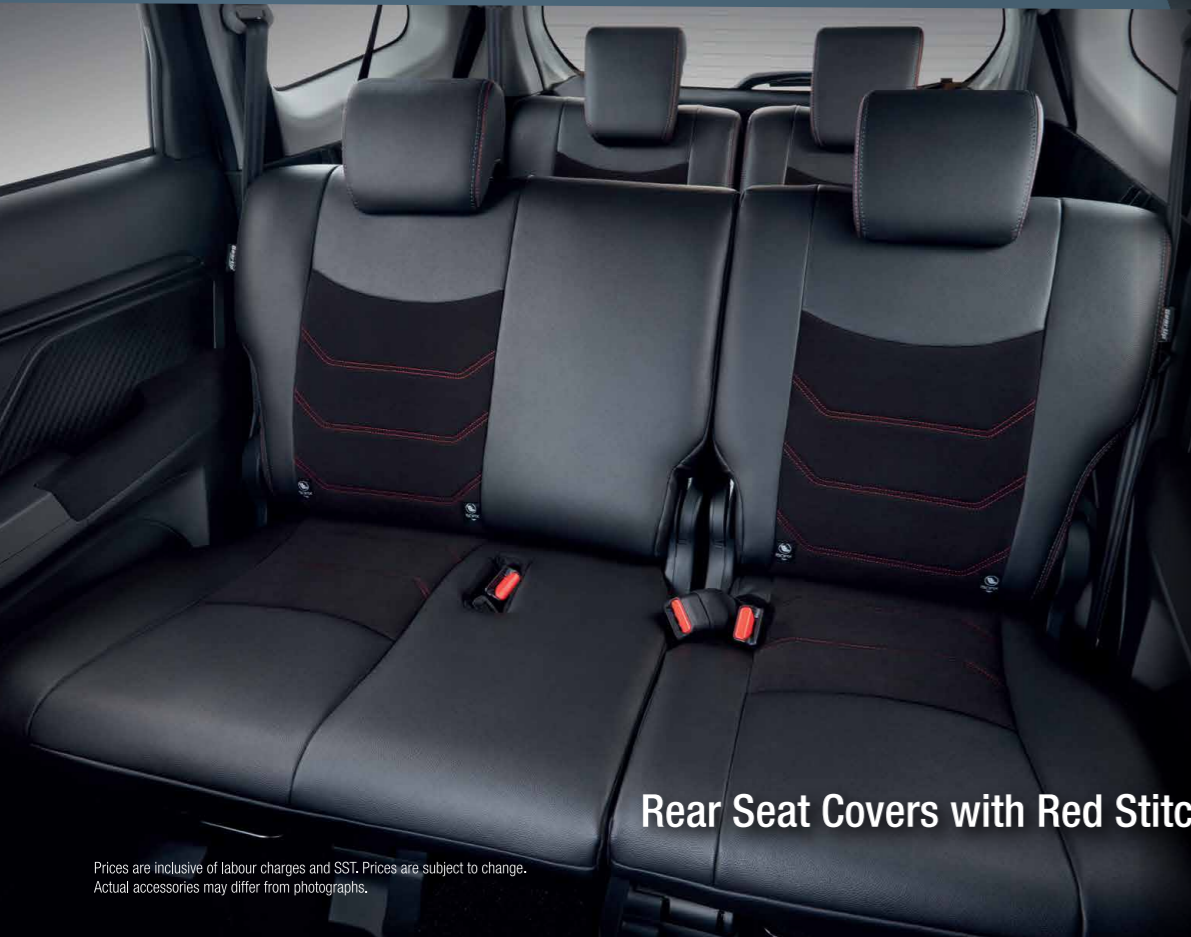

- Sporty design.
- Soft but durable.
- PVC material.

X variant
Part Number
99910-38R15

Price
WM : RM 1,014.40
EM : RM 1,034.40

ISOFIX

Tested for side
airbag deployment

Easy to clean
children's footprints

Easy to clean
spillage