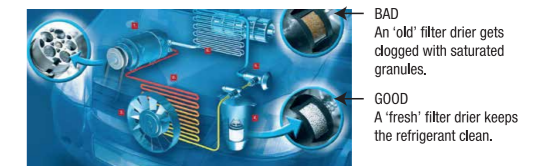

Evaporator Cleaner

Cleans air conditioners by eliminating mould, bacteria, odour and other harmful micro-organisms.

Part Number 99940-52007

Price
WM : RM 90.55
EM : RM 91.55

HOW IT WORKS:

Refrigerants must be recharged regularly to maintain compressor at its best performance.

Over a period of time, a dirty filter can lead to mould and poor air quality.

Throttle Body Cleaner

- Cleans dirt, gum and varnish from the throttle body and intake port area.
- Lubricates the throttle plate.
- Restores airflow performance for smoother idling.