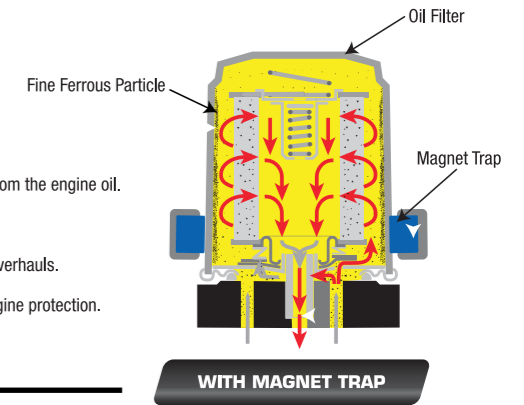

Part Number 99910-10000
Price
WM : RM 15.00
EM : RM 16.00

Magnet Trap

Keeps engine oil cleaner and protects engine.

Part Number 99920-40016

Price
WM : RM 63.00
EM : RM 64.00

HOW IT WORKS:

- Traps fine ferrous particles from the engine oil.
- Maintains cleaner oil.
- Prevents expensive engine overhauls.
- Affordable investment for engine protection.