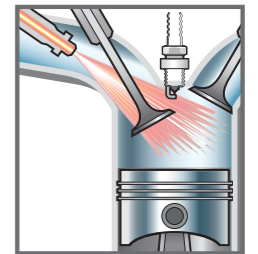

HOW IT WORKS:

- Removes deposits accumulated inside an engine (injection nozzles, combustion chambers, intake valves & spark plugs).
- Prevents poor combustion.
- Restores engine performance.
- Contains Friction Modifier (FM) which enables smoother piston movement.
- Protects engine from frictional wear.