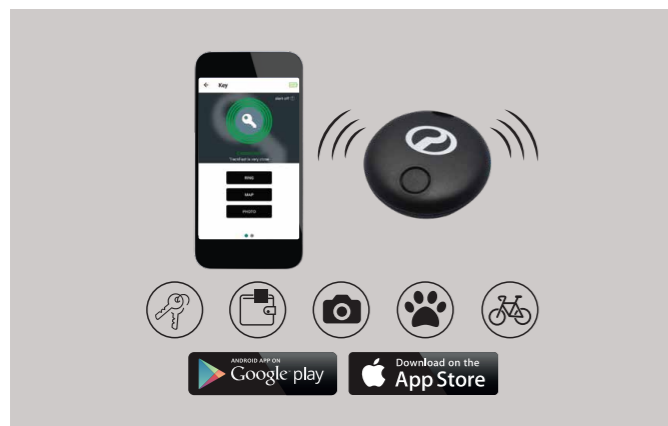

Smart Tracker
Enables you to find personal belongings easily.

Part Number	Price
99910-00R01	WM : RM 42.00 EM : RM 43.00