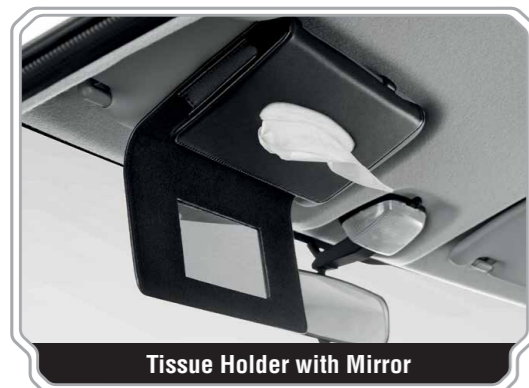

Tissue Holder with Mirror

Easily accessible for on-the-go freshening up.

Part Number 99910-10133 **Price**
WM : RM 40.00
EM : RM 41.00

Door Edge Protector

Protects your door from unsightly scratches.

Part Number 99920-20010 **Price**
WM : RM 30.00
EM : RM 31.00