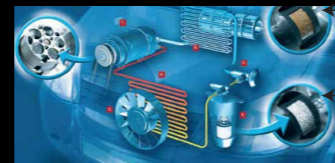

BAD
An 'old' filter drier gets clogged with saturated granules.

GOOD
A 'fresh' filter drier keeps the refrigerant clean.