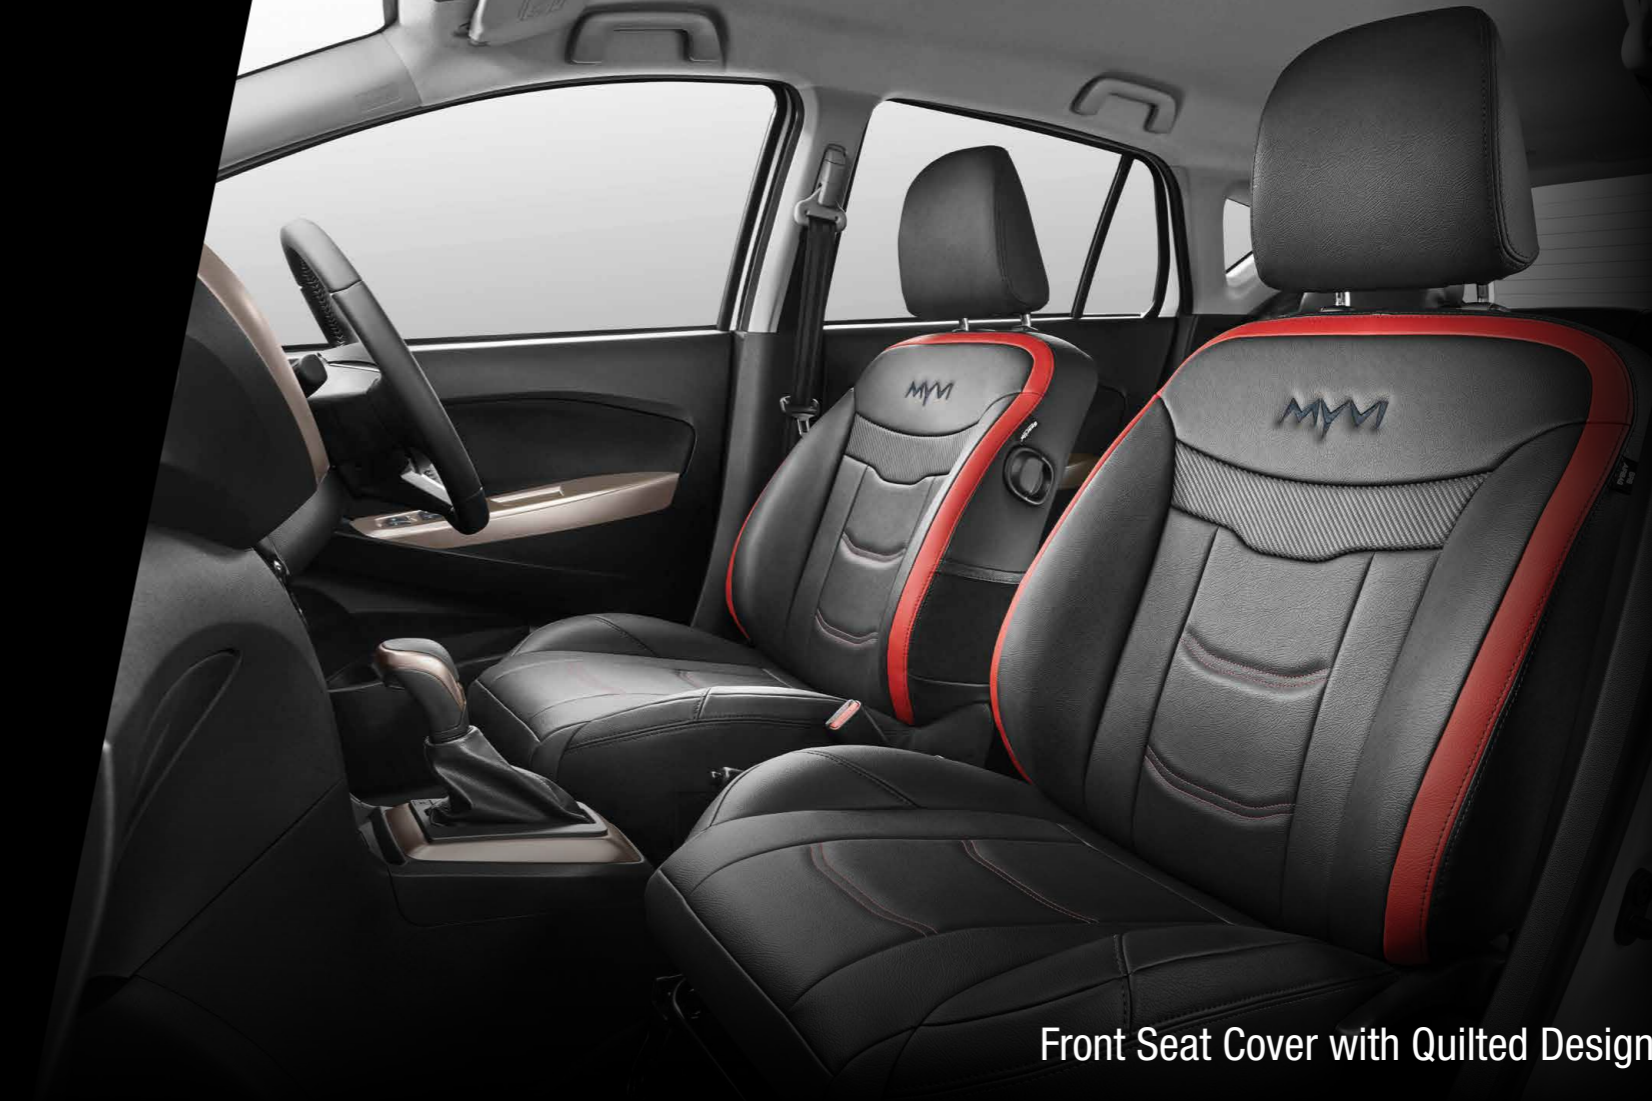

ACE SEAT COVERS*

A premium addition to a fashionable interior.

- 2 tone trimming with carbon fibre essence.
- Soft but durable.
- PVC material, easy to clean.

1.5 H Variant
99900-51A03

1.5 X Variant
99900-51A04

1.3 G Variant
99900-51A07

Price

WM : RM 798.30

EM : RM 812.30

ISOFIX

Tested for side
airbag deployment

Easy to clean

children's footprints

Easy to clean

spillage