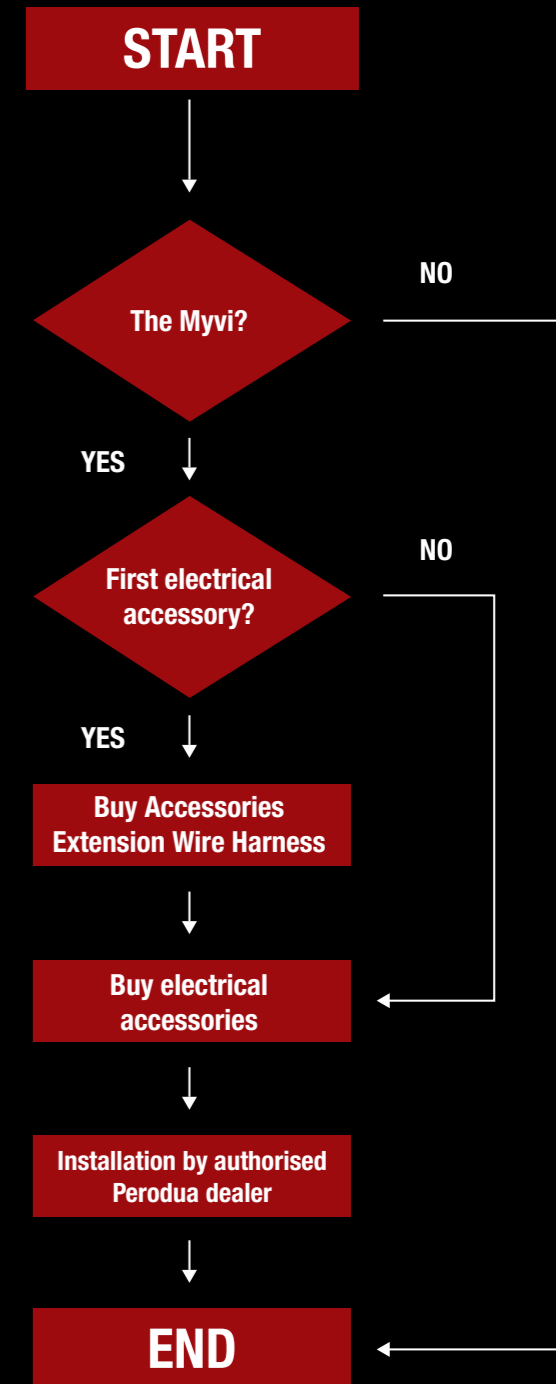

ILLUMINATION

LED Scuff Plates

Heighten visibility for when you enter and exit the car.

Note:
Accessories Extension Wire Harness is required for this product and sold separately. For more information, refer to the "Electrical Accessories" page.

Part Number
99900-51A02

Price
WM : RM 292.20
EM : RM 296.20

Floor Lighting

Provides a warm and personalised interior ambience.

Note:
• Accessories Extension Wire Harness is required for this product and sold separately. For more information, refer to the "Electrical Accessories" page.

Part Number
99900-51A01

Price
WM : RM 256.10
EM : RM 259.10

ELECTRICAL ACCESSORIES

Accessories Extension Wire Harness

Part Number
99900-51A09

Price
WM : RM 60.00
EM : RM 61.00

Functions of an Accessories Extension Wire Harness:

- Connects your electrical accessories securely without the use of a wire-tap method. A wire-tap method is dangerous and will void your warranty.
- First-time buyers of our electrical accessories are required to buy an accessories extension wire harness.

Terms & Conditions

- Using original GearUp® electrical accessories will not void the warranty of the car. Accessories warranty is 1 year.
- Do not attempt to install the accessories yourself. Please head to any authorised Perodua Service Centre nationwide. Perodua shall not be liable for any loss or damages arising directly or indirectly from your attempt to install the accessories yourself.