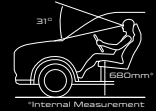

CONVENIENCE

5.1m CURB-TO-CURB
MINIMUM TURNING RADIUS

HIGH GROUND CLEARANCE

Smoother ride over speed bumps, flash floods and rough terrains.

HIGH DRIVER SEATING POSITION

Greater visibility of the front, side and rear.