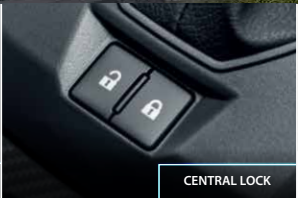

PUSH START/STOP BUTTON

CENTRAL LOCK