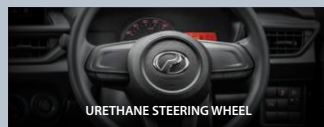

X

- Front Corner Sensors
- LED Headlamps
- Auto ON/OFF Headlamps
- Key Free Entry
- Push Start/Stop Button
- Tilt Steering
- Headlamp Leveling (Manual Control)
- Rear Cup Holder
- Speakers (2 Front and 2 Rear)